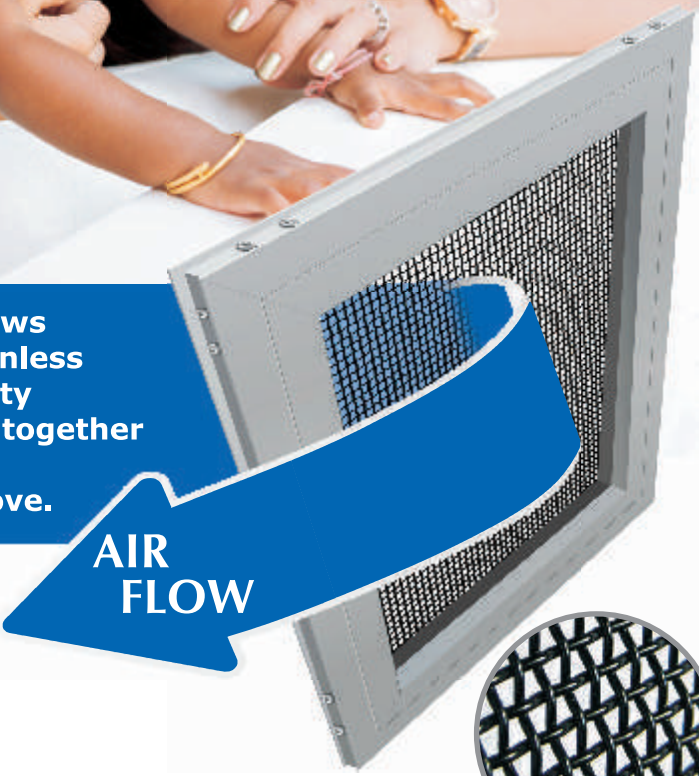

Securit Premium Security Doors & Windows
Premium, Innovative, Protection with stainless steel mesh surpasses standards for security doors & windows provides you protection together with ventilation and unobstructed views To protect your family and the ones you love.

securit Security Screen

YOUR DREAMS ARE SAFE NOW!

The benefits of Securit to you and your family

Visibility

- Provide security without compromising the view, clear and unabsorbed views of the outdoors.
- As a mesh-screen product, Securit allows the free-flow and circulation of air for your comfort.
- Provide Energy savings from reduced need for air-conditioning
- Block an average of 60% of harmful UV rays.