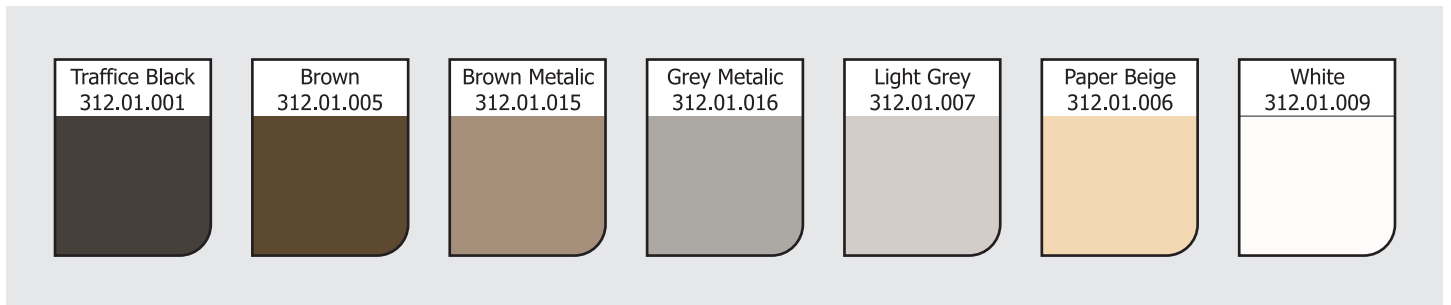

Standard Aluminium Frame Colours

YOUR DREAMS ARE SAFE NOW!

Office : # 36, Ground Floor, Reservoir Street, Basavanagudi, Bangalore - 560 004.

Factory : Shed # 139/1, Industrial Estate, Baikampady, Mangalore, Karnataka 575011.

Web : www.seccurit.com e-mail : sales@seccurit.com

Mobile : +91 8884344567